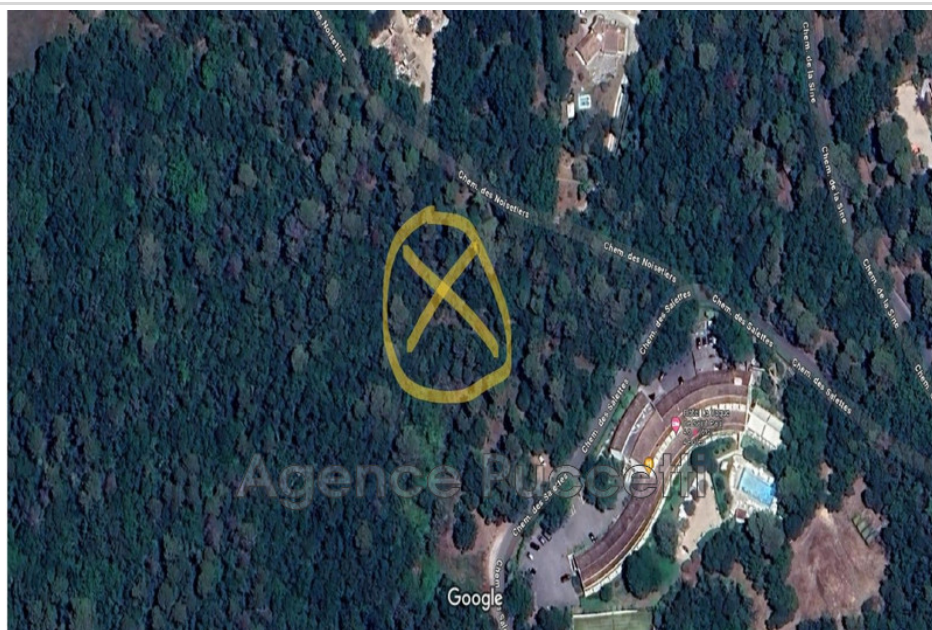

35 000 €

Buying land

Surface : 4100 m<sup>2</sup>

Field appearance : Vallonné

View : Boisé

Energy class (old measure) : Unavailable

Climate class : Unavailable

### Land 3113 Vence

Vence, bordering Saint Paul de Vence, near the La Vague hotel, plot of wooded terraced land not suitable for building.

Fees and charges :

35 000 € fees included

Document non contractuel